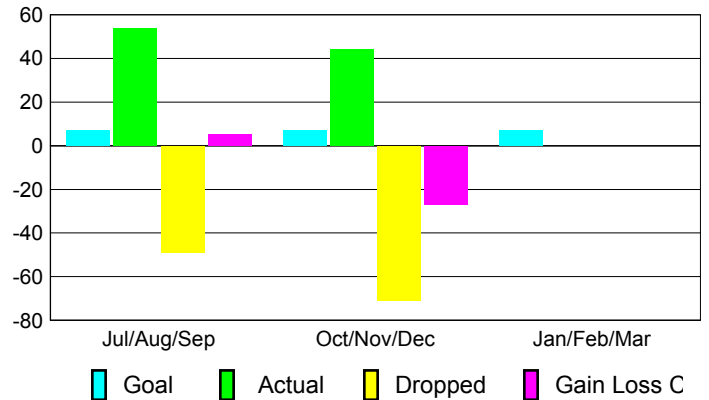

Membership Results 2012-2013

Goal, New, Dropped, Gain/Loss

Comparison of Membership Gain/Loss

Current Year Compared to the Previous Year