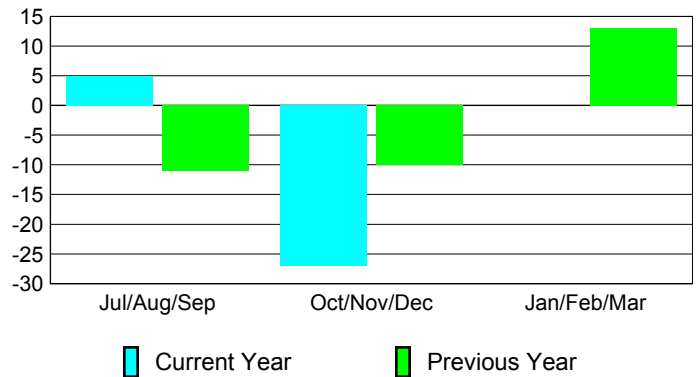

Membership Results
2012-2013

Membership
2011-2012

Month	Net Memb Goal	Actual New Memb	Actual Dropped Memb	Gain/Loss of Memb	Gain/Loss of Memb
Jul/Aug/Sep	7	54	-49	5	-11
Oct/Nov/Dec	7	44	-71	-27	-10
Jan/Feb/Mar	7	0	0	0	13
Totals	21	98	-120	-22	-8

Membership Results 2012-2013

Goal, New, Dropped, Gain/Loss

Comparison of Membership Gain/Loss

Current Year Compared to the Previous Year

Gender Comparison 2012-2013

Jul/Aug/Sep

Oct/Nov/Dec

Jan/Feb/Mar